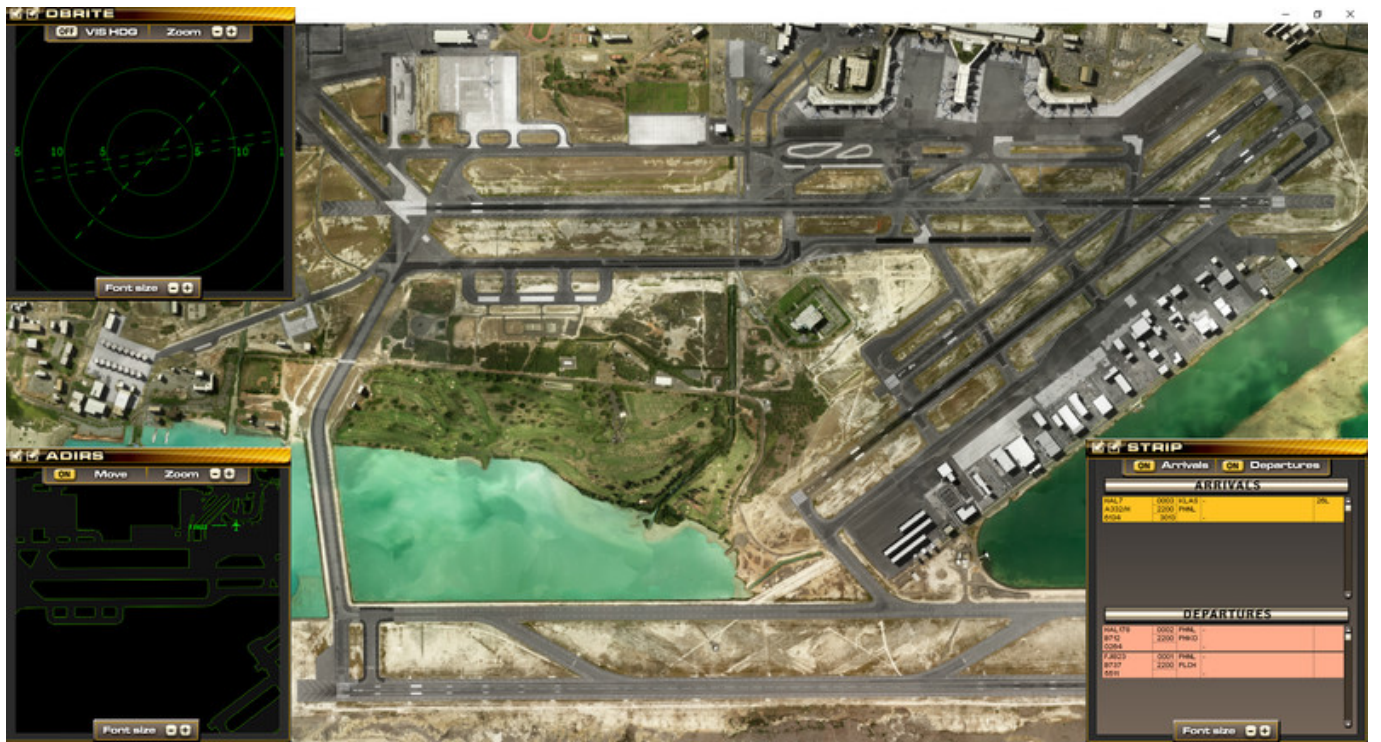

PHNL has four active runways. The principal runway designated (8R/26L), also known as the Reef Runway, was the world's first major runway constructed entirely offshore.

Completed in 1977, the Reef Runway was a designated alternate landing site for the Space Shuttle.

OS: 64 bit Windows 7 Pro / 8 / 10

Processor: 1.2 GHz

Memory: 4 GB RAM

Graphics: 1GB dedicated video card

Storage: 700 MB available space

Additional Notes: Requires Tower!2011:SE

English

[Salvage Op download xbox one](#)
[Undead Shadow Army \[key serial\]](#)
[Redeemer - Original Soundtrack activation key download](#)
[Red vs. Blue: Revelation \(Volume 8\) download without key](#)
[Pirates of the Asteroid Belt VR full crack \[Ativador\]](#)
[Rift Keeper Activation Code \[Crack Serial Key\]](#)
[Tropico 5 - The Supercomputer crack download free pc](#)
[Desert Law download no password](#)
[Watch Dogs 2 - Season Pass activation code and serial key for pc](#)
[Toricky download windows 8.1](#)