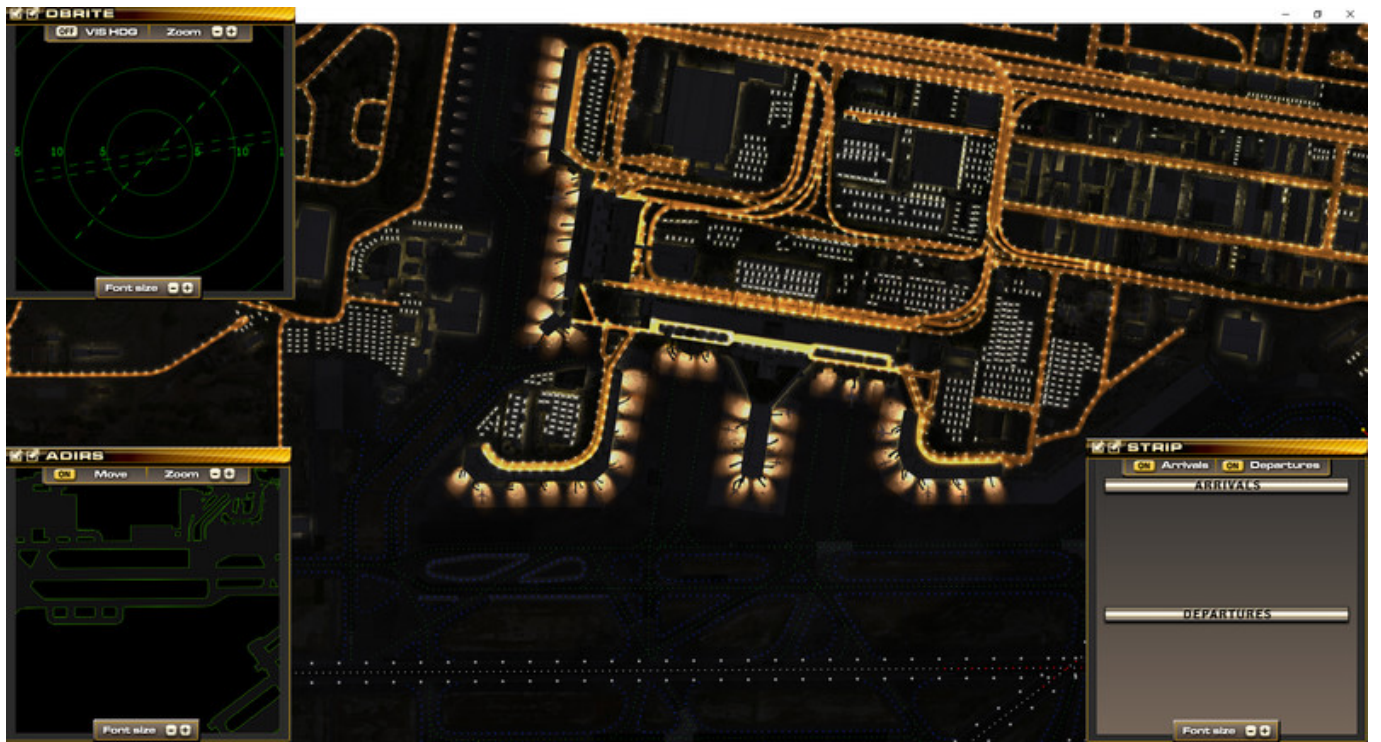

PHNL has four active runways. The principal runway designated (8R/26L), also known as the Reef Runway, was the world's first major runway constructed entirely offshore.

Completed in 1977, the Reef Runway was a designated alternate landing site for the Space Shuttle.

OS: 64 bit Windows 7 Pro / 8 / 10

Processor: 1.2 GHz

Memory: 4 GB RAM

Graphics: 1GB dedicated video card

Storage: 700 MB available space

Additional Notes: Requires Tower!2011:SE

English

[Salvage Op download xbox one](#)
[Undead Shadow Army \[key serial\]](#)
[Redeemer - Original Soundtrack activation key download](#)
[Red vs. Blue: Revelation \(Volume 8\) download without key](#)
[Pirates of the Asteroid Belt VR full crack \[Ativador\]](#)
[Rift Keeper Activation Code \[Crack Serial Key\]](#)
[Tropico 5 - The Supercomputer crack download free pc](#)
[Desert Law download no password](#)
[Watch Dogs 2 - Season Pass activation code and serial key for pc](#)
[Toricky download windows 8.1](#)